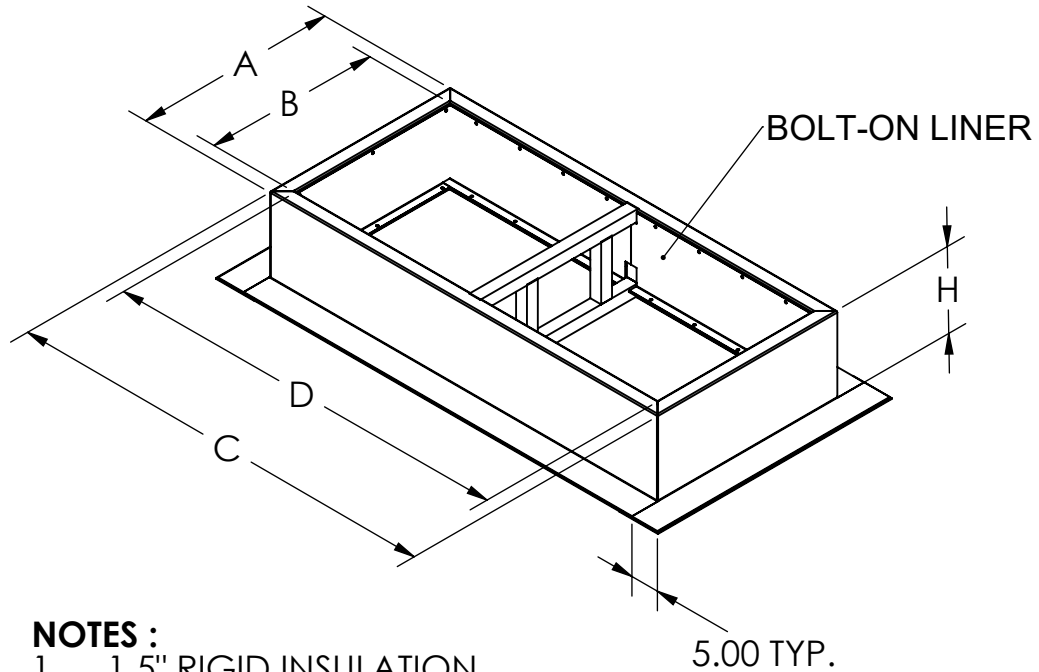

VPLUME
 PLENUM CURB - 2X1

NOTES :

1. 1.5" RIGID INSULATION
2. BOLT-ON LINER
3. DOUBLE THICKNESS FLANGE
4. STAINLESS STEEL LINER HARDWARE
5. GASKET AND MOUNTING HARDWARE PROVIDED

DIMENSIONAL DATA

SIZE	A	B	C	D	H
90-122	21.00	18.00	48.00	45.00	14, 18, OR 24
135	23.00	20.00	52.00	49.00	14, 18, OR 24
150	25.00	22.00	56.00	53.00	14, 18, OR 24
165	27.00	24.00	60.00	57.00	14, 18, OR 24
182	33.00	30.00	72.00	69.00	14, 18, OR 24
200	35.00	32.00	75.50	72.50	14, 18, OR 24
222	39.00	36.00	83.50	80.50	14, 18, OR 24
245	45.00	42.00	95.50	92.50	14, 18, OR 24
270	49.00	46.00	103.50	100.50	14, 18, OR 24
300	57.50	54.50	121.50	118.50	14, 18, OR 24
330	59.50	56.50	125.00	122.00	14, 18, OR 24
365	62.50	59.50	131.00	128.00	14, 18, OR 24
402	69.50	66.50	145.00	142.00	14, 18, OR 24

ALL DIMENSIONS ARE IN INCHES